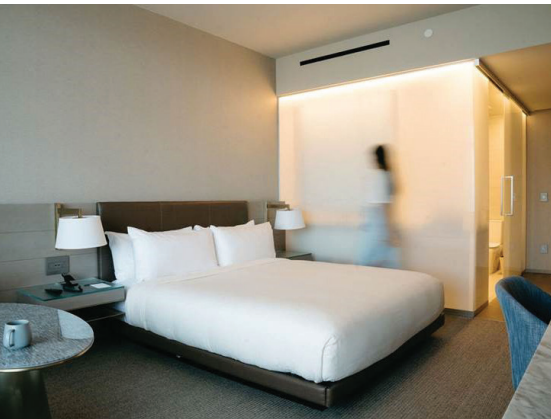

TETRA

LIVING A LIFE WELL BALANCED

Understated Luxury In Silicon Valley

At TETRA, an Autograph Collection Hotel, every aspect of your stay is designed with your overall well-being in mind. Focused on providing a tranquil escape of modernity, style, and mindful relaxation, we aim to help guests disconnect from routines and reconnect with what matters.

- 186 rooms and 14 suites designed for mindful relaxation and connection
- Adrestia, on-site restaurant and bar, offering seasonal California cuisine
- State-of-the-art fitness center with Peloton bikes
- Rejuvenating pool and spacious pool deck
- 9,000 sq. ft. of flexible indoor/outdoor event space

**One Hotel Campus.
Many Unique Experiences.**

ADRESTIA

LOCAL PRODUCE, SEASONAL FARE

NOKORI

JAPANESE WHISKY BAR

AC LOUNGE

THOUGHTFULLY SELECTED DRAFTS AND CRAFTS

AC KITCHEN

EUROPEAN-INSPIRED BREAKFAST

COFFEE MANUFACTORY

COFFEE YOU CONNECT WITH