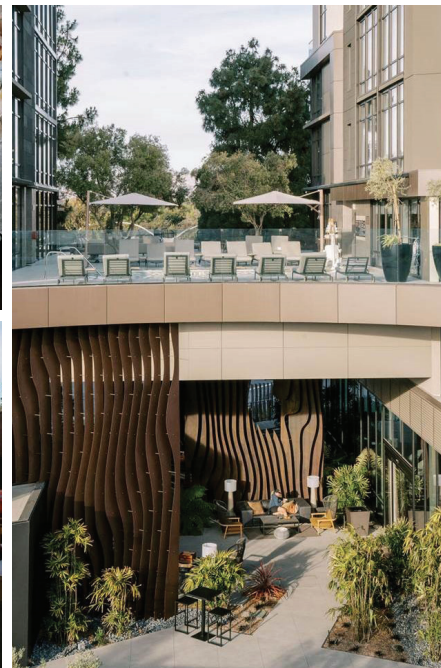

- 186 rooms and 14 suites designed for mindful relaxation and connection
- Adrestia, on-site restaurant and bar, offering seasonal California cuisine
- State-of-the-art fitness center with Peloton bikes
- Rejuvenating pool and spacious pool deck
- 9,000 sq. ft. of flexible indoor/outdoor event space

EUROPEAN-INSPIRED BREAKFAST

COFFEE MANUFACTORY
COFFEE YOU CONNECT WITH

TETRA

LIVING A LIFE WELL BALANCED

Understated Luxury In Silicon Valley

At TETRA, an Autograph Collection Hotel, every aspect of your stay is designed with your overall well-being in mind. Focused on providing a tranquil escape of modernity, style, and mindful relaxation, we aim to help guests disconnect from routines and reconnect with what matters.

EUROPEAN-INSPIRED BREAKFAST

COFFEE MANUFACTORY

COFFEE YOU CONNECT WITH

INNOVATIVE. FLEXIBLE. CREATIVE.

With minimal design, smart technology, and organic elements intertwined to create an environment of refined productivity, TETRA provides 9,000 square feet of total event space. Connect with colleagues in one of our three meeting rooms (totaling 2,044 square feet). Enjoy the nexus space—a hub with plenty of seating, a fire feature, and art—that seamlessly bridges the gap between the indoors and outdoors. Or plan events on our relaxed, arboreal pool deck or inviting restaurant, both available for social or corporate gatherings. At TETRA every aspect of your stay is designed with your overall well-being in mind.