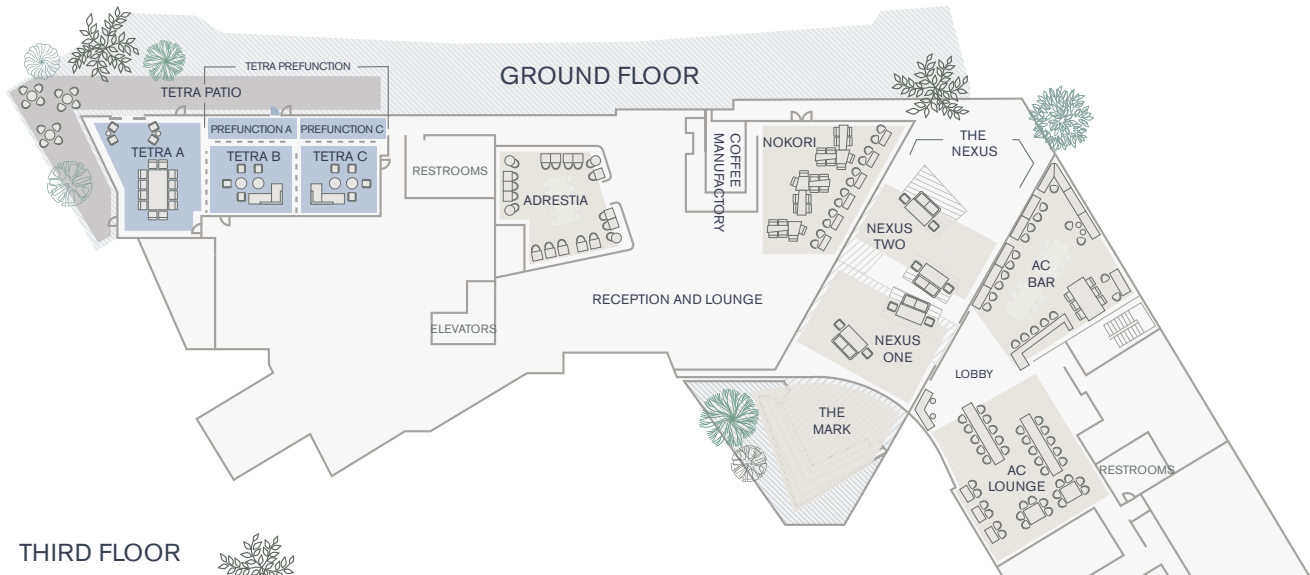

- 186 rooms and 14 suites designed for mindful relaxation and connection
- Adrestia, on-site restaurant and bar, offering seasonal California cuisine
- State-of-the-art fitness center with Peloton bikes
- Rejuvenating pool and spacious pool deck
- 9,000 sq. ft. of flexible indoor/outdoor event space

EUROPEAN-INSPIRED BREAKFAST

COFFEE MANUFACTORY

COFFEE YOU CONNECT WITH

INNOVATIVE. FLEXIBLE. CREATIVE.

With minimal design, smart technology, and organic elements intertwined to create an environment of refined productivity, TETRA provides 9,000 square feet of total event space. Connect with colleagues in one of our three meeting rooms (totaling 2,044 square feet). Enjoy the nexus space—a hub with plenty of seating, a fire feature, and art—that seamlessly bridges the gap between the indoors and outdoors. Or plan events on our relaxed, arboreal pool deck or inviting restaurant, both available for social or corporate gatherings. At TETRA every aspect of your stay is designed with your overall well-being in mind.

	LENGTH	WIDTH	HEIGHT	TOTAL SQ FT	THEATER	SCHOOLROOM	CONFERENCE	U-SHAPE	RECEPTION	BANQUET
TETRA MEETING C	21	25	18	525	50	18	12	10	50	30
TETRA MEETING B	21	27	18	567	50	18	12	10	50	30
TETRA MEETING A	34	28	18	952	80	32	20	20	80	60
(TETRA BALLROOM)	34	80	18	2044	150	68	40	40	180	120
TETRA PATIO				1500					50	
SUITE LIVING ROOM				450			12			
ADRESTIA				1000					50	
NOKORI				700					50	
POOL DECK				800					75	
AC LOUNGE				1000					50	
AC BAR				700					50	
THE MARK				500					50	
NEXUS ONE				450					25	
NEXUS TWO				300					15	
THE NEXUS				1000					40	

TETRA

AUTOGRAPH COLLECTION
HOTELS

TETRA HOTEL, AUTOGRAPH COLLECTION + AC HOTEL MOFFETT PARK
400 W JAVA DRIVE, SUNNYVALE, CA 94089 × TETRAHOTELSV.COM × MARRIOTT.COM/SJCVA