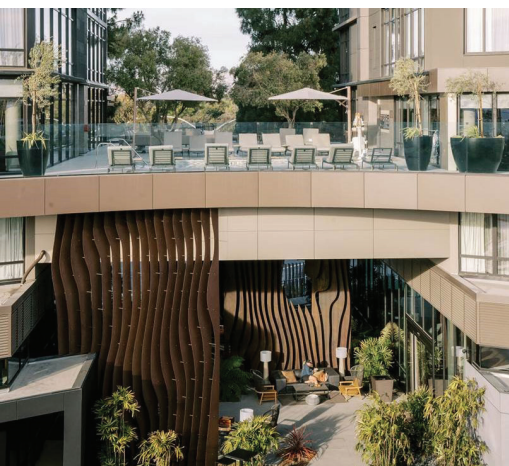

LIVING A LIFE WELL BALANCED

Understated Luxury In Silicon Valley

At TETRA, an Autograph Collection Hotel, every aspect of your stay is designed with your overall well-being in mind. Focused on providing a tranquil escape of modernity, style, and mindful relaxation, we aim to help guests disconnect from routines and reconnect with what matters.

- 186 rooms and 14 suites designed for mindful relaxation and connection
- Adrestia, on-site restaurant and bar, offering seasonal California cuisine
- State-of-the-art fitness center with Peloton bikes
- Rejuvenating pool and spacious pool deck
- 9,000 sq. ft. of flexible indoor/outdoor event space

EUROPEAN-INSPIRED BREAKFAST

COFFEE MANUFACTORY
COFFEE YOU CONNECT WITH

TETRA

LIVING A LIFE WELL BALANCED

Understated Luxury In Silicon Valley

At TETRA, an Autograph Collection Hotel, every aspect of your stay is designed with your overall well-being in mind. Focused on providing a tranquil escape of modernity, style, and mindful relaxation, we aim to help guests disconnect from routines and reconnect with what matters.