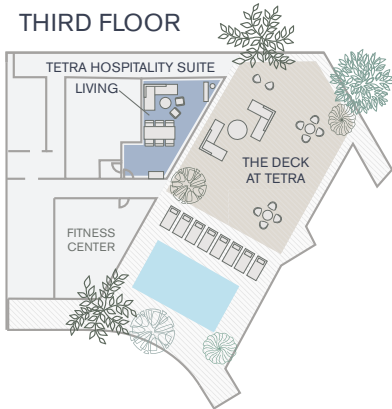

- 186 rooms and 14 suites designed for mindful relaxation and connection
- Adrestia, on-site restaurant and bar, offering seasonal California cuisine
- State-of-the-art fitness center with Peloton bikes
- Rejuvenating pool and spacious pool deck
- 9,000 sq. ft. of flexible indoor/outdoor event space

EUROPEAN-INSPIRED BREAKFAST

COFFEE MANUFACTORY

COFFEE YOU CONNECT WITH

INNOVATIVE. FLEXIBLE. CREATIVE.

With minimal design, smart technology, and organic elements intertwined to create an environment of refined productivity, TETRA provides 9,000 square feet of total event space. Connect with colleagues in one of our three meeting rooms (totaling 2,044 square feet). Enjoy the nexus space—a hub with plenty of seating, a fire feature, and art—that seamlessly bridges the gap between the indoors and outdoors. Or plan events on our relaxed, arboreal pool deck or inviting restaurant, both available for social or corporate gatherings. At TETRA every aspect of your stay is designed with your overall well-being in mind.

	LENGTH	WIDTH	HEIGHT	TOTAL SQ FT	THEATER	SCHOOLROOM	CONFERENCE	U-SHAPE	RECEPTION	BANQUET
TETRA MEETING C	21	25	18	525	50	18	12	10	50	30
TETRA MEETING B	21	27	18	567	50	18	12	10	50	30
TETRA MEETING A	34	28	18	952	80	32	20	20	80	60
(TETRA BALLROOM)	34	80	18	2044	150	68	40	40	180	120
TETRA PATIO				1500					50	
SUITE LIVING ROOM				450			12			
ADRESTIA				1000					50	
NOKORI				700					50	
POOL DECK				800					75	
AC LOUNGE				1000					50	
AC BAR				700					50	
THE MARK				500					50	
NEXUS ONE				450					25	
NEXUS TWO				300					15	
THE NEXUS				1000					40	